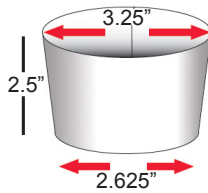

# Condiment and Cup Dispensers

Top shelf has movable dividers.

Fits 12 oz. cups and lids

**PCL4**

Max. Rim Diameter 3 5/8"

**Dim.**

2"H  
15 1/2"W  
4 1/2"D

**PCO5**

**Dim.**

24"H  
4 1/2"W  
19 1/2"D

**SPH**

## Sugar/Stix Pack Holder

For Crystal Light, Sweet n' Low, Equal, Splenda, sugar and any other "stix" packaging.

**Dim.**

2 1/2"H  
6"W  
2"D

Movable divider to display 1 to 4 products

Shown on Water Cooler

## JAVA JACKET® COFFEE SLEEVES

- Textured surface for a better grip
  - Accommodates 12-20 oz. cups
  - 1,300 pc/case
- This item is drop shipped from Portland, OR*

Part#	Size
CS	2 1/2"H x 3 1/4"W

Use with PCSD